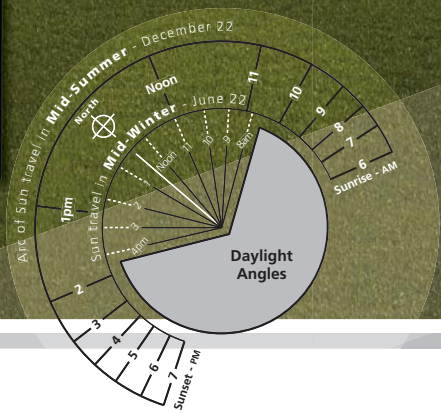

Favourites

Matakana

*your style of living,
your style of builder*

213m²

- Spacious Living
- 4 x Bedrooms
- Outdoor Patio
- Shared Bathroom
- Separate Laundry
- Media Lounge
- Two Car Garage
- Study Area
- Walk-in Pantry
- Ensuite
- Linen Closet