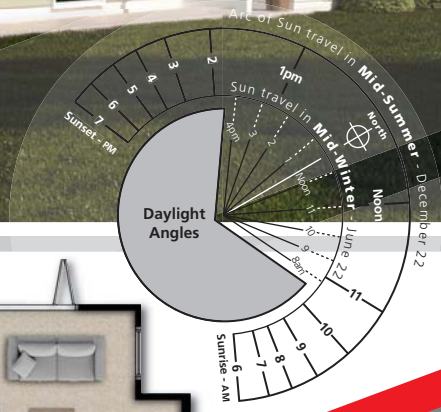

Favourites

Waitoki

203m²

- Spacious Living
- 3 x Bedrooms
- Outdoor Patio
- Shared Bathroom
- Internal Laundry
- Linen Closet
- Two Car Garage
- Walk-in Skullery
- Ensuite
- Study / Office
- Media Lounge