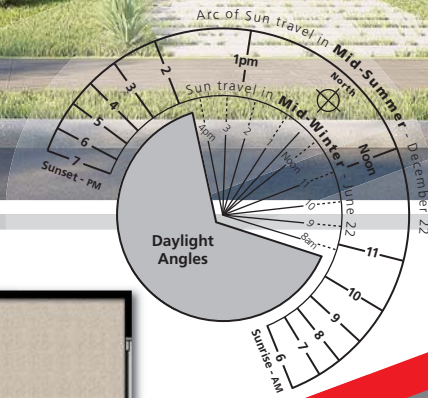

Favourites

Takaro

84m²

3 x Bedrooms

Spacious Living

1 x Bathroom

Outdoor Patio

Ensuite