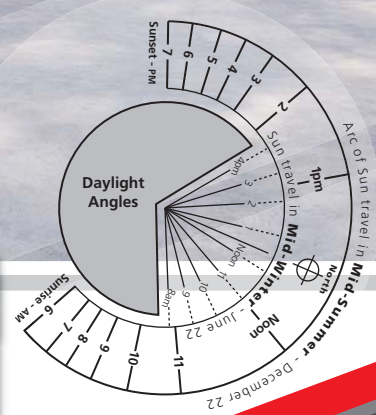

Favourites

Taireri

- Spacious Living
- 4 x Bedrooms
- Outdoor Patio
- 1 x Bathroom
- Separate Laundry
- Two Car Garage
- Study Area
- Linen Closet
- Fireplace
- Media Lounge
- Walk-in Pantry
- Ensuite

288m<sup>2</sup>