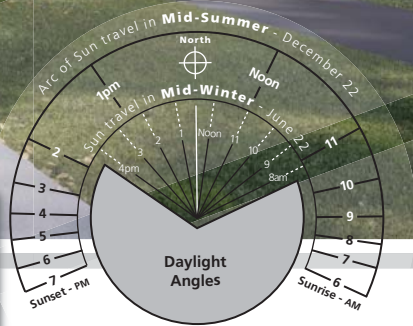

Favourites

Roslyn

147m²

- Spacious Living
- 3 x Bedrooms
- Outdoor Patio
- Shared Bathroom
- Linen Closet
- Laundry Closet
- Two Car Garage
- Fireplace

*your style of living,
your style of builder*

**FOWLER
HOMES™**