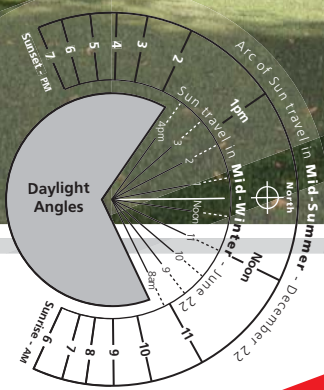

Favourites

Richmond

233m²

- Spacious Living
- 4 x Bedrooms
- Outdoor Patio
- 1 x Bathroom
- Separate Laundry
- Fireplace
- Two Car Garage
- Study / Office
- Ensuite
- Media Lounge
- Linen Closet

*your style of living,
your style of builder*