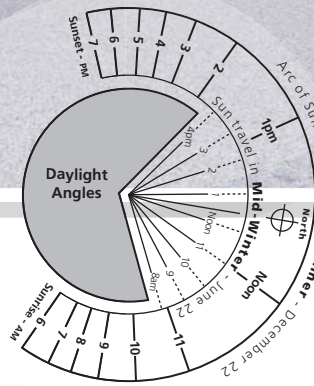

Favourites

Pyes Pa

208m²

- Spacious Living
- 3 x Bedrooms
- Outdoor Patios
- 1 x Bathroom
- Separate Laundry
- Linen Room
- Two Car Garage
- Fireplace
- Ensuite
- Study / Office
- Media Lounge

*your style of living,
your style of builder*