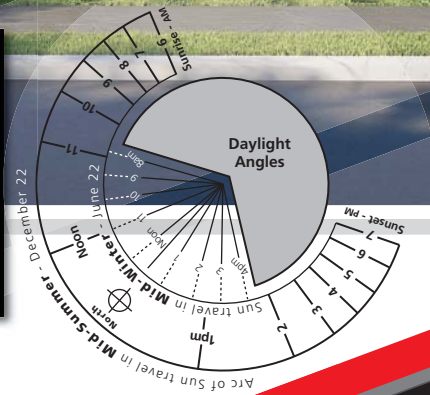

Favourites

Papamoa

159m²

- Spacious Living
- 3 x Bedrooms
- Outdoor Patio
- Shared Bathroom
- Separate Laundry
- Two Car Garage
- Walk-in Pantry
- Ensuite
- Study / Office
- Linen Closet

FOWLER HOMES™

Est. 1984