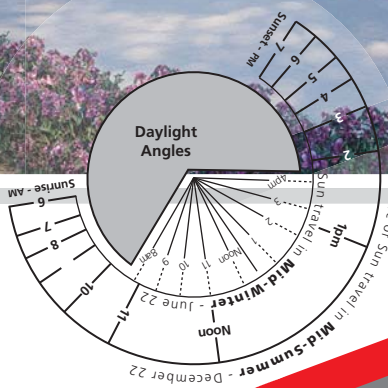

Favourites

Opaki

149m²

- 3 x Bedrooms
- Spacious Living
- Shared Bathroom
- Outdoor Patio
- Two Car Garage
- Internal Laundry
- Ensuite
- Linen Closet

FOWLER HOMES™

Est. 1984

your style of living, your style of builder