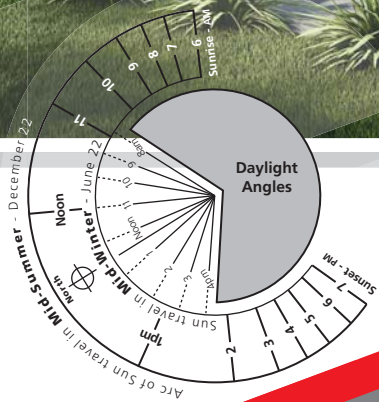

Favourites

Okura

191m²
Home
& Income

- Dual Living Areas
- 5 x Bedrooms
- Outdoor Patio
- 2 x Bathrooms
- Internal Laundry
- Double Kitchens
- Single Garage

*your style of living,
your style of builder*

FOWLER
HOMES™