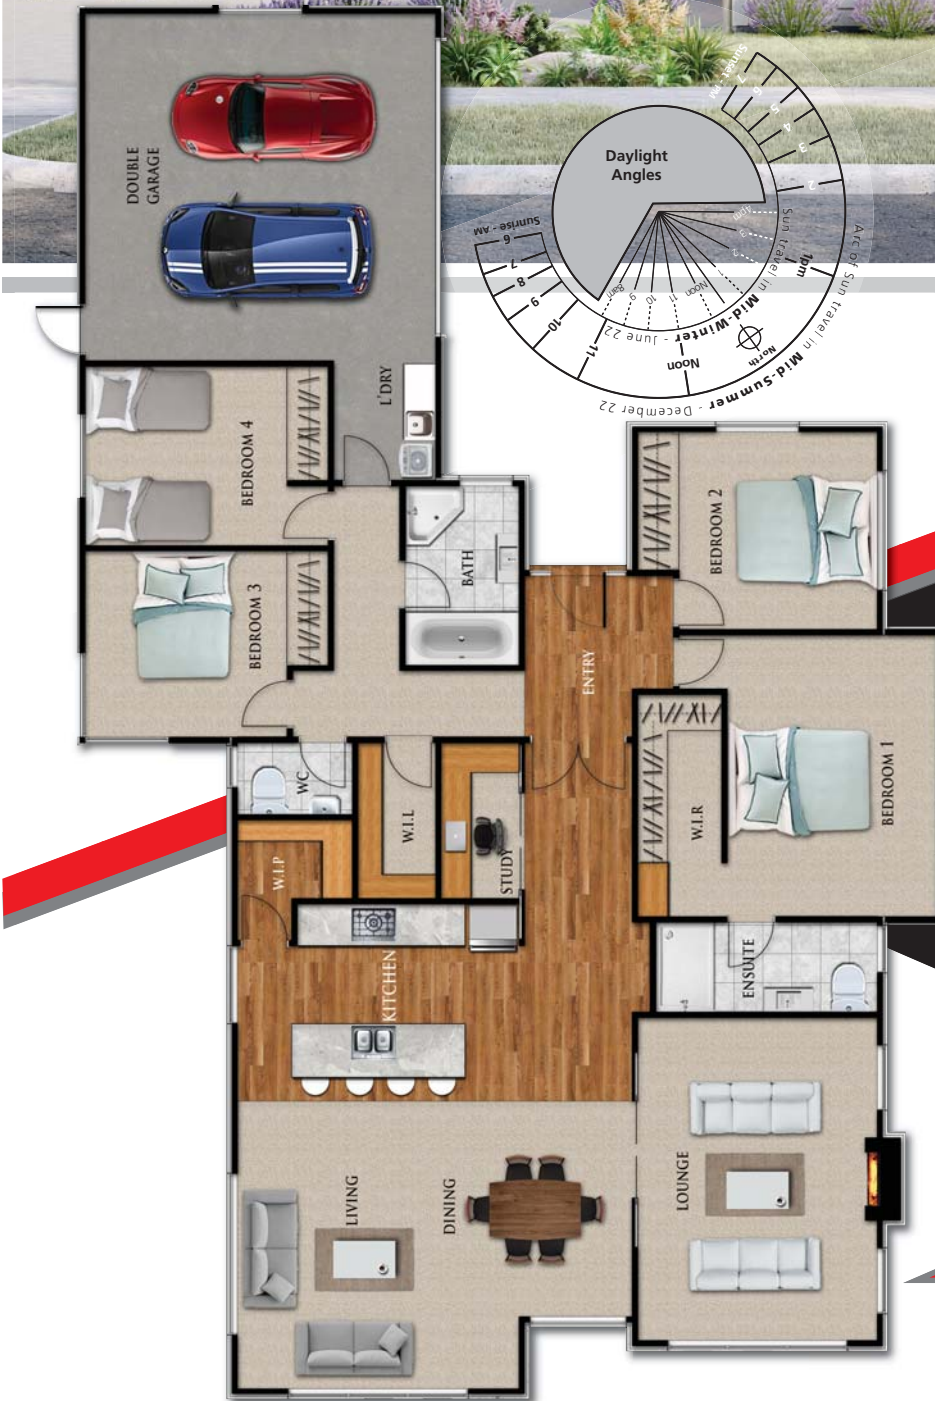

Favourites

Mosgiel

199m²

-  Spacious Living
-  4 x Bedrooms
-  Outdoor Patio
-  1 x Bathroom
-  Internal Laundry
-  Two Car Garage
-  Study Area
-  Ensuite
-  Linen Closet

FOWLER HOMESTM

Est. 1984

your style of living, your style of builder