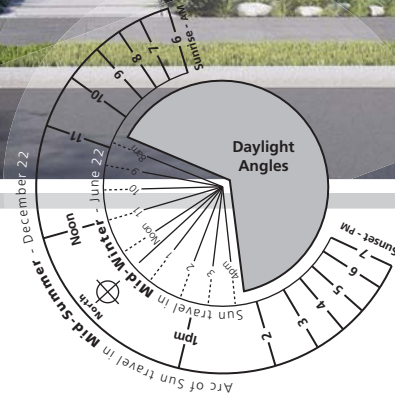

Favourites

Milson

160m²

- 3 x Bedrooms
- Spacious Living
- Shared Bathroom
- Outdoor Patio
- Two Car Garage
- Separate Laundry
- Ensuite
- Linen Closet

FOWLER HOMES™

Est. 1984

your style of living, your style of builder