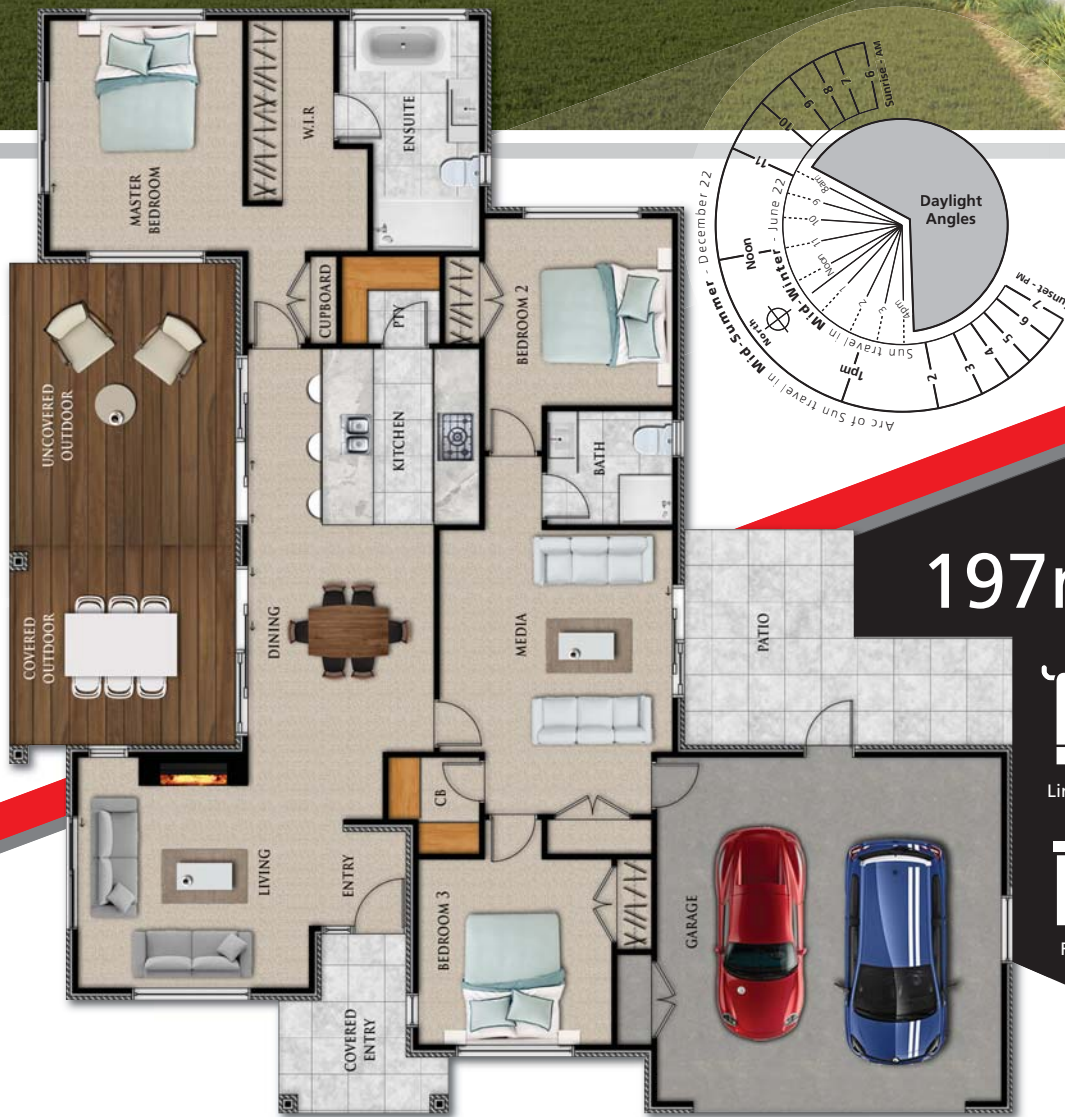

Favourites

Matata

197m²

- Spacious Living
- 3 x Bedrooms
- 1 x Bathroom
- Separate Laundry
- Two Car Garage
- Walk-in Pantry
- Media Lounge
- Outdoor Patios
- Linen Closet
- Fireplace
- Ensuite

*your style of living,
your style of builder*