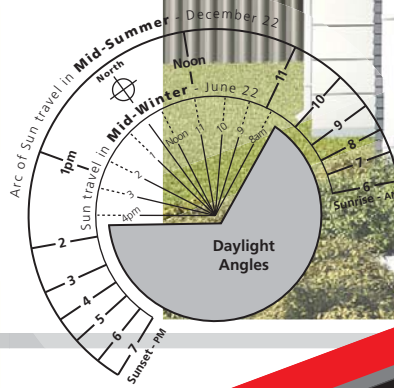

Favourites

Manurewa 1

Top Floor

All plans and artwork are copyright of Fowler Homes

Main Floor

Lower Floor

*your style of living,
your style of builder*

???m²