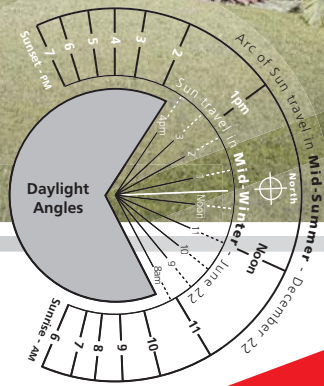

Favourites

Kelvin Grove

146m²

- Spacious Living
- 3 x Bedrooms
- Outdoor Patio
- Shared Bathroom
- Internal Laundry
- Two Car Garage
- Fireplace

*your style of living,
your style of builder*

Est. 1984