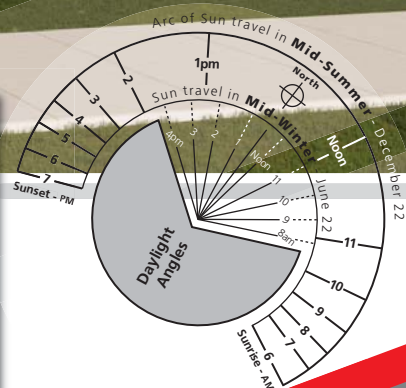

Favourites

Katikati

210m²

- Spacious Living
- 3 x Bedrooms
- Outdoor Patios
- Shared Bathroom
- Separate Laundry
- Two Car Garage
- Walk-in Pantry
- Study / Office
- Ensuite
- Linen Closet

*your style of living,
your style of builder*