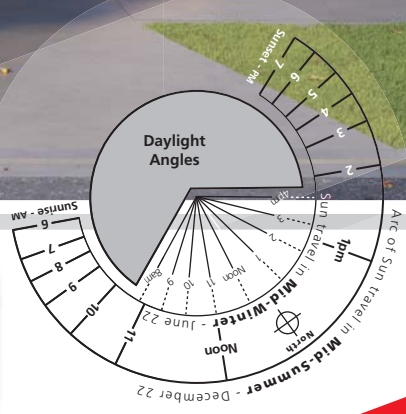

Favourites

Huamamu

160m²

- Spacious Living
- 4 x Bedrooms
- Outdoor Patio
- Shared Bathroom
- Internal Laundry
- Two Car Garage
- Study Area
- Ensuite
- Linen Closet

FOWLER HOMES™

Est. 1984

your style of living, your style of builder