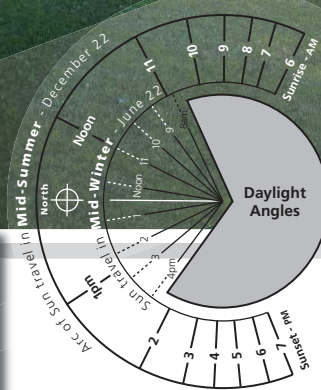

Favourites

Frankton

105m²

- Spacious Living
- 2 x Bedrooms
- Outdoor Patio
- Shared Bathroom
- Internal Laundry
- Large Single Garage

*your style of living,
your style of builder*

FOWLER
HOMES™

Est. 1984