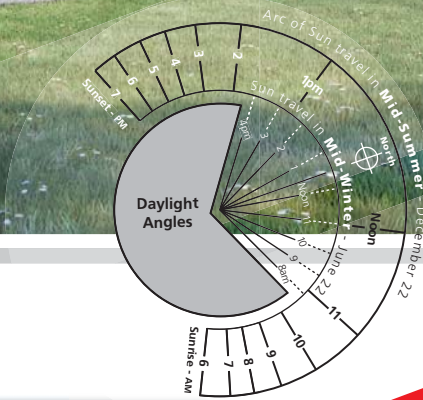

Favourites

Fairton

249m²

- Spacious Living
- 4 x Bedrooms
- Outdoor Patio
- Shared Bathroom
- Separate Laundry
- Two Car Garage
- Fireplace
- Ensuite
- Media Lounge

FOWLER HOMES™

Est 1984

your style of living, your style of builder