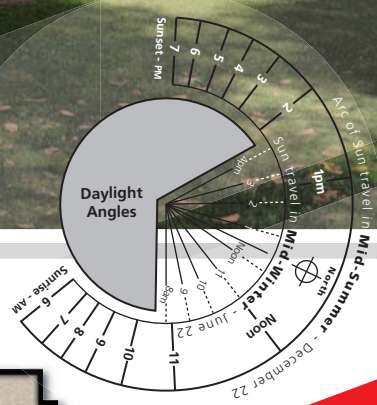

# Burnside

225m<sup>2</sup>

- Spacious Living
- 4 x Bedrooms
- Outdoor Patio
- Shared Bathroom
- Separate Laundry
- Linen Closet
- Two Car Garage
- Study Area
- Ensuite
- Media Lounge