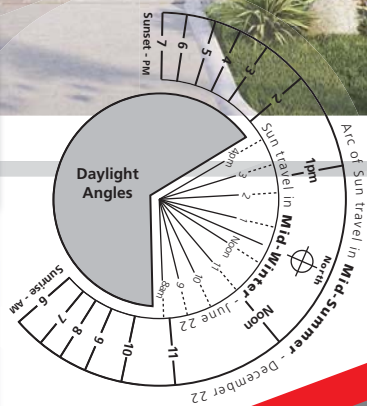

Favourites

Bethlehem

84m²

- Spacious Living
- 2 x Bedrooms
- Outdoor Patio
- Ensuite / Bathroom
- Separate Laundry
- Study Area
- Walk-in Pantry
- Linen Closet

FOWLER HOMES™

Est. 1984

your style of living, your style of builder