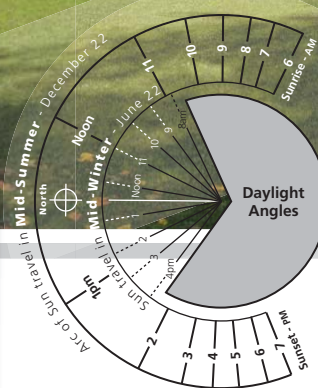

Favourites

Bellevue

241m²

- Spacious Living
- 4 x Bedrooms
- Outdoor Patio
- Shared Bathroom
- Separate Laundry
- Linen Closet
- Two Car Garage
- Study Area
- Ensuite
- Media Room

FOWLER HOMES™

Est. 1984

your style of living, your style of builder